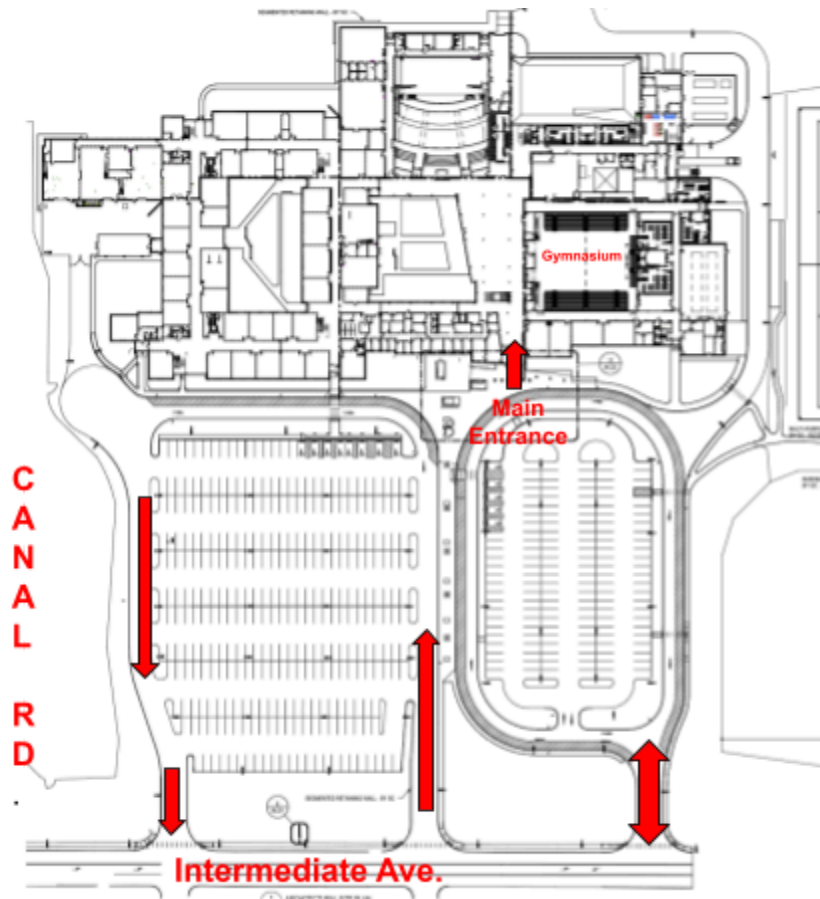

Dover Area High School Visitor Parking Map

Dover Area High School Natatorium HOME MEET

FRONT PARKING LOT OF HS