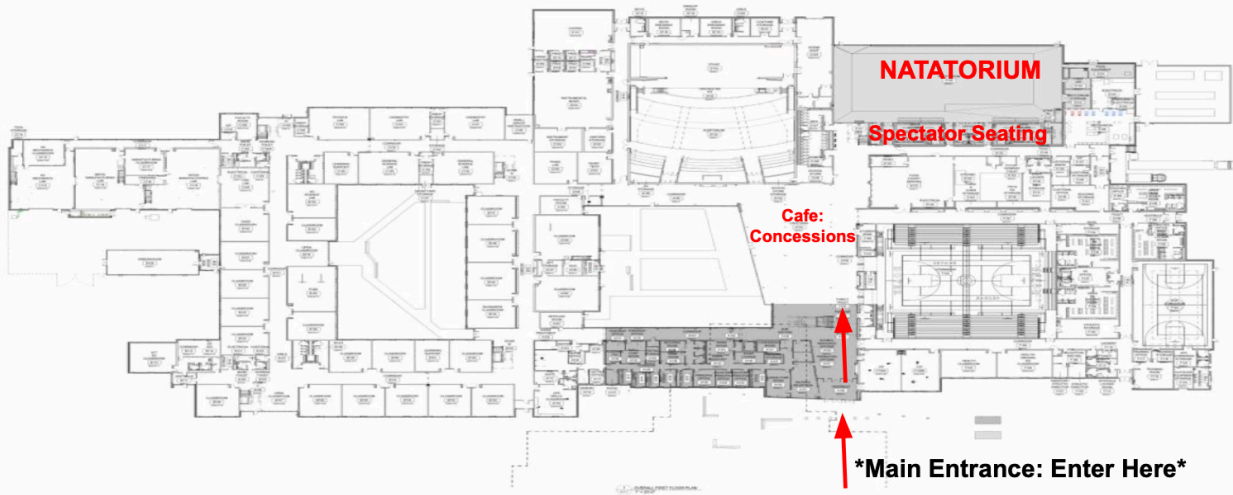

Dover Area High School Visitor Parking Map

Dover Area High School Natatorium HOME MEET

FRONT PARKING LOT OF HS